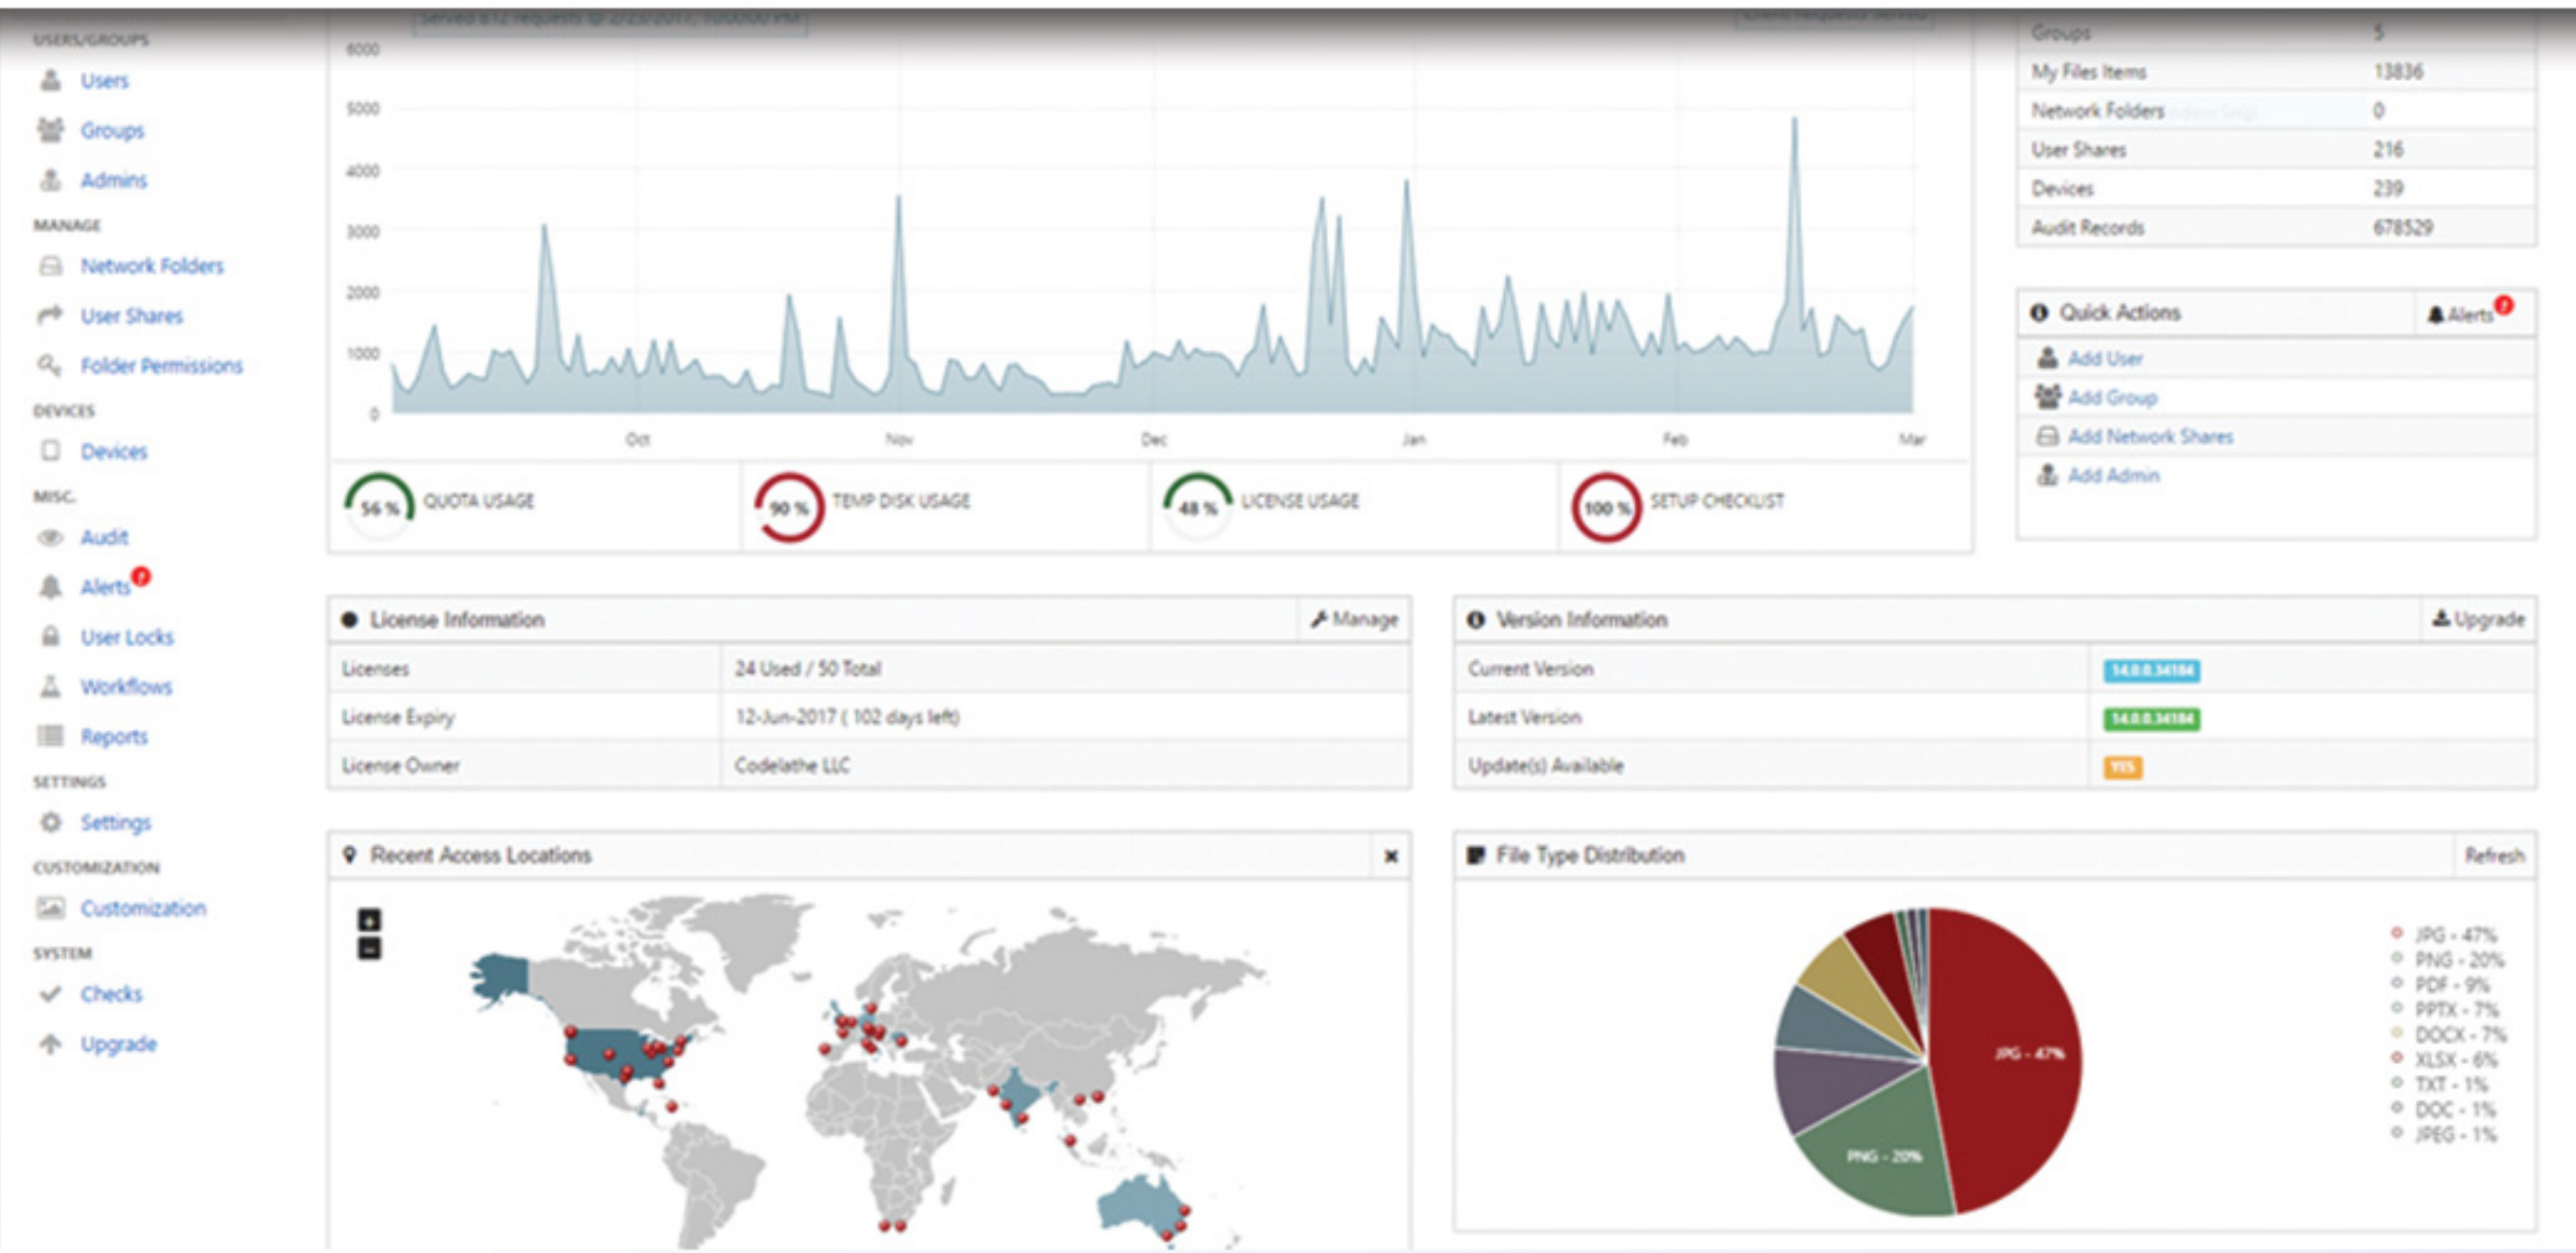

Powered by:

FileCloud provides administrators with custom workflows, policies, & settings to control & manage every aspect of the user experience.

Features

User Management

File Analytics & Reports

Role Based Access