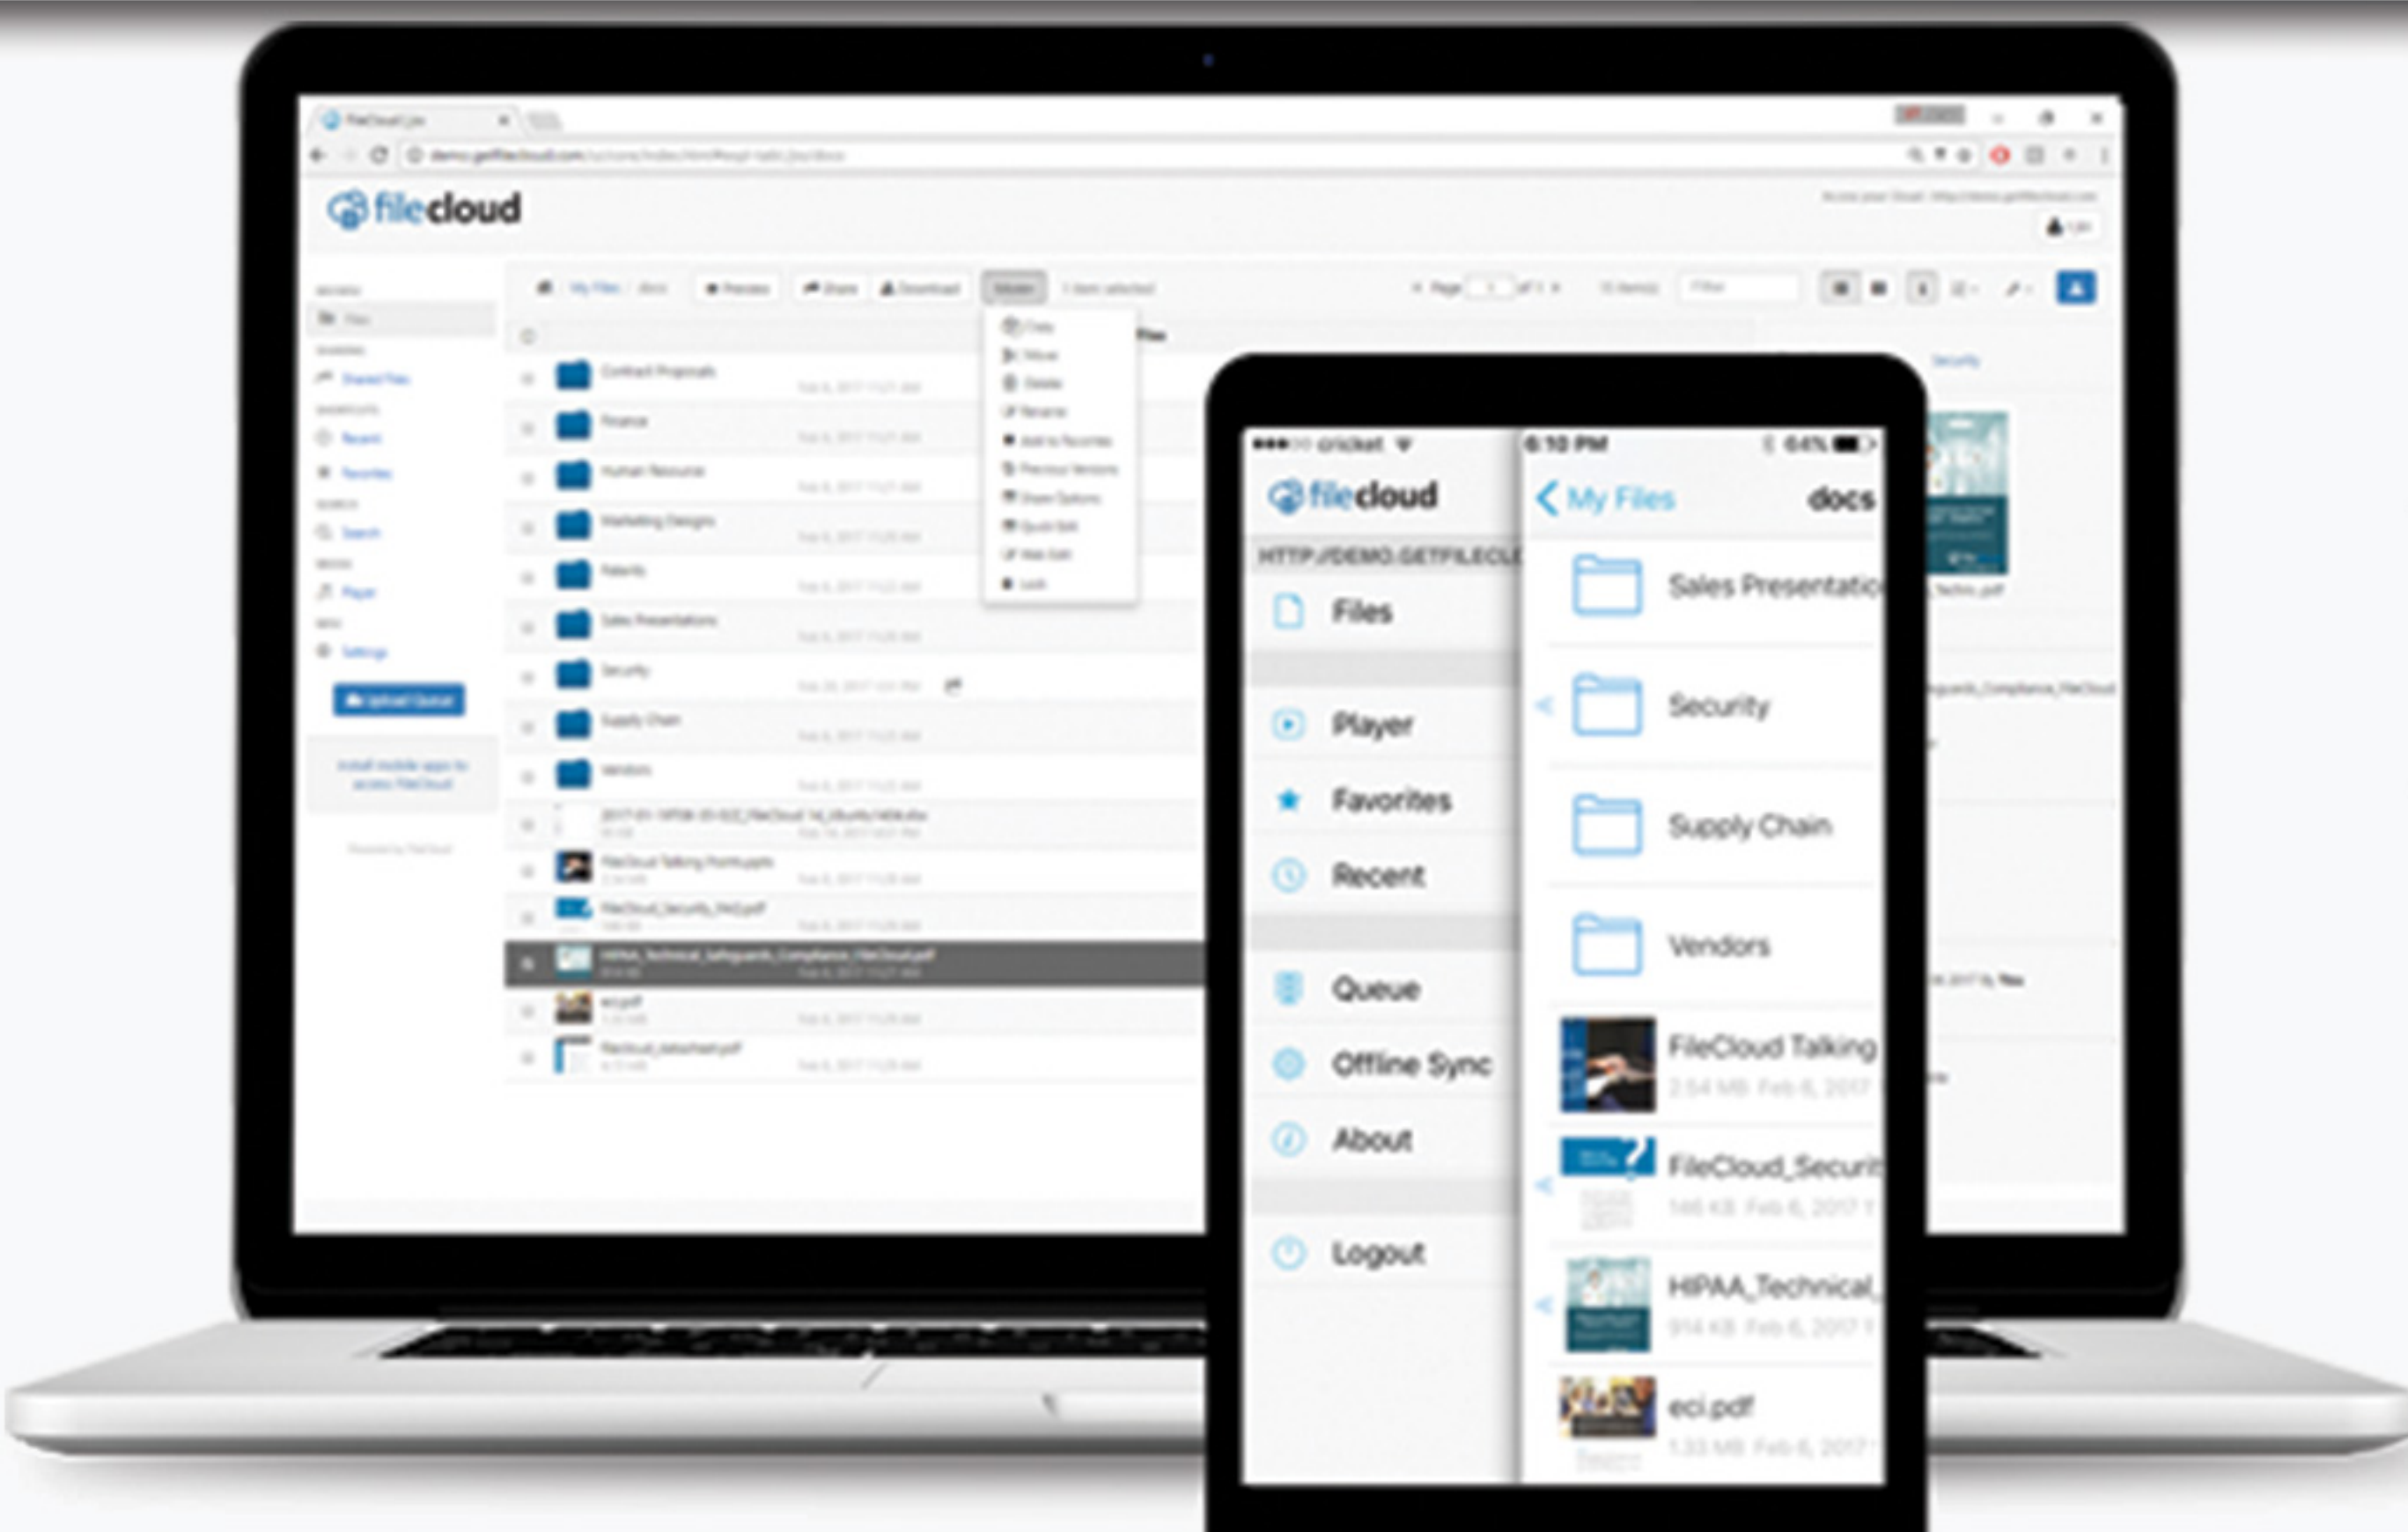

Dropbox Business Alternative

FileCloud on Azure

FileCloud on Docker

FileCloud Security

Compliance Standards

Endpoint Backup

Branch Office Sharing

Branding/Customization

Data Loss Prevention

Self-Hosted File Sharing

Zapier Integration

Third Party Integration

Enterprise File Sharing

and many more...

Remote Access

Secure Cloud Services for your online business since 1999.
.Reliable .Secure .Speed .Scalable .Manageable .Compliant

Powered by:

Sync Files Across All Devices. Keep files on an unlimited number of devices in sync & Also Take Remote Access AnyTime Anywhere.

Auto sync as many folders as you want. Simply right click on any folder to add it to File Cloud. Then, any changes you make are instantly applied across all your devices through the cloud or on-premises. Start editing a file on your office PC and finish it on your Mac at home or from your mobile device.